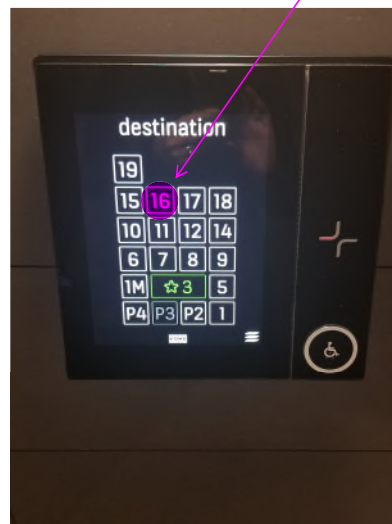

Direction to South Vancouver Richmond RBC Dominion Securities Branch

450 S.W. Marine Drive, 16th Floor, Vancouver, BC V5X 0C3

By Skytrain

Inside the lobby, on the right side, there are 2 black electronic Panels located on the grey wall, just outside the elevator's corridor. Press "No.16" on one of the Panel, it will indicate which elevator (A to F) to our office at 16th floor

Our office building entrance (2 glass doors) is adjacent to the Winners store at Level 3

- (1) Get off from Skytrain, there is only one way out down to the exit gate via escalator or staircase.
- (2) Exit from Marine Drive Skytrain Station, enter Marine Gateway (Level 2), walk along the shops:
On the Left: A&W; Starbucks; BMO
On the Right: T&T Supermarket and TD Bank
- (3) Take the elevator / escalator / staircase from Level 2 to Level 3. The elevator / an escalator / a staircase are located in between T&T Supermarket and TD Bank