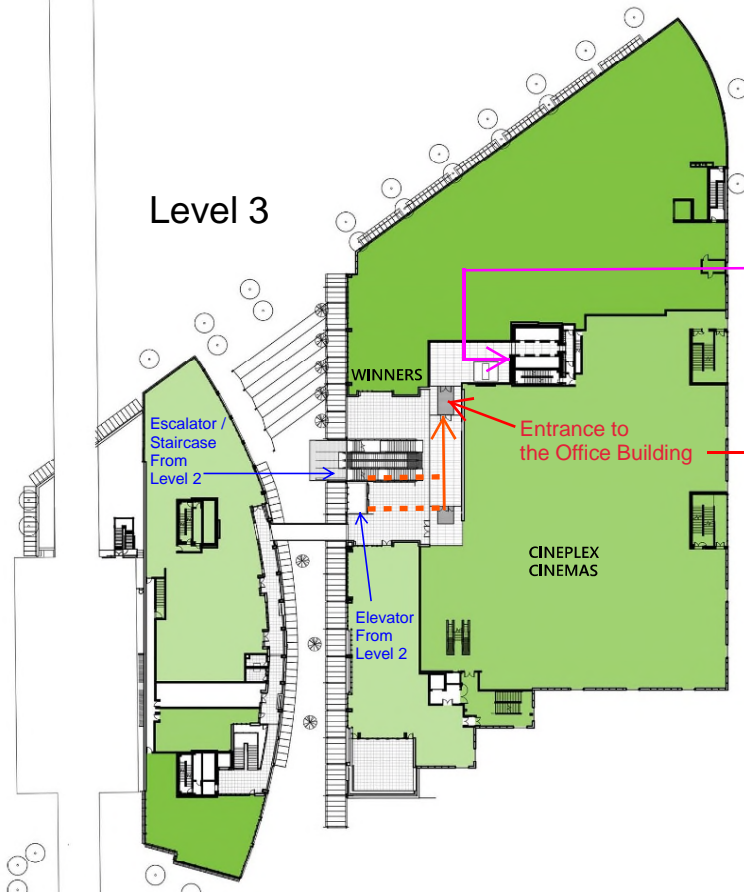

Direction to South Vancouver Richmond RBC Dominion Securities Branch

450 S.W. Marine Drive, 16th Floor, Vancouver, BC V5X 0C3

By Skytrain

Inside the lobby, on the right side, there are 2 black electronic Panels located on the grey wall, just outside the elevator's corridor. Press "No.16" on one of the Panel, it will indicate which elevator (A to F) to our office at 16th floor

Our office building entrance (2 glass doors) is adjacent to the Winners store at Level 3

- (1) Get off from Skytrain, there is only one way out down to the exit gate via escalator or staircase.
- (2) Exit from Marine Drive Skytrain Station, enter Marine Gateway (Level 2), walk along the shops:
On the Left: A&W; Starbucks; BMO
On the Right: T&T Supermarket and TD Bank
- (3) Take the elevator / escalator / staircase from Level 2 to Level 3. The elevator / an escalator / a staircase are located in between T&T Supermarket and TD Bank