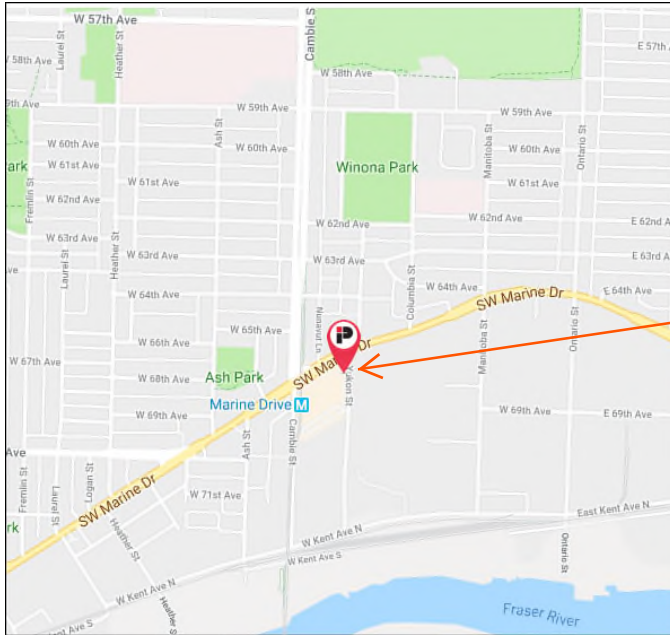

Direction to South Vancouver Richmond RBC Dominion Securities Branch

450 S.W. Marine Drive, 16th Floor, Vancouver, BC V5X 0C3

By Driving

The parkade entrance is at Yukon Street.

Park at Level P2

When going down to Level P2 from P1
Take the 1st Left, you will see the
"Light Blue" elevator in that row

"Man with a brief case"
sign on the wall

There is a black electronic Panel on the wall
just outside the elevator
Press "No. 16" on the Panel to our office at 16th floor

Light Blue
Parking Zone

Entrance to Elevator

destination

19			
15	16	17	18
10	11	12	14
6	7	8	9
1M	☆ 3		5
P4	P3	P2	1