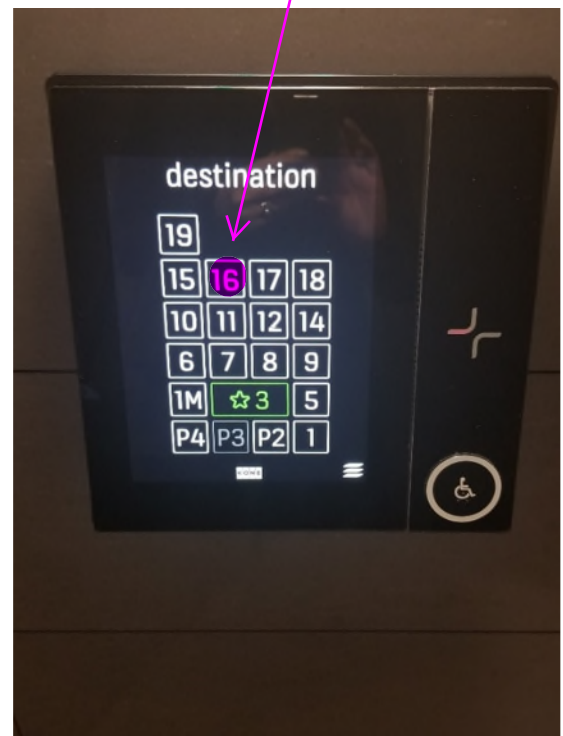

Direction to South Vancouver Richmond RBC Dominion Securities Branch

450 S.W. Marine Drive, 16th Floor, Vancouver, BC V5X 0C3

By Driving

The parkade entrance is at Yukon Street.

Park at Level P2

When going down to Level P2 from P1
Take the 1st Left, you will see the
"Light Blue" elevator in that row

"Man with a brief case"
sign on the wall

There is a black electronic Panel on the wall
just outside the elevator
Press "No. 16" on the Panel to our office at 16th floor

Light Blue
Parking Zone

Entrance to Elevator