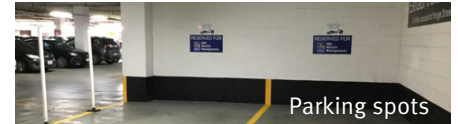

Directions to our office